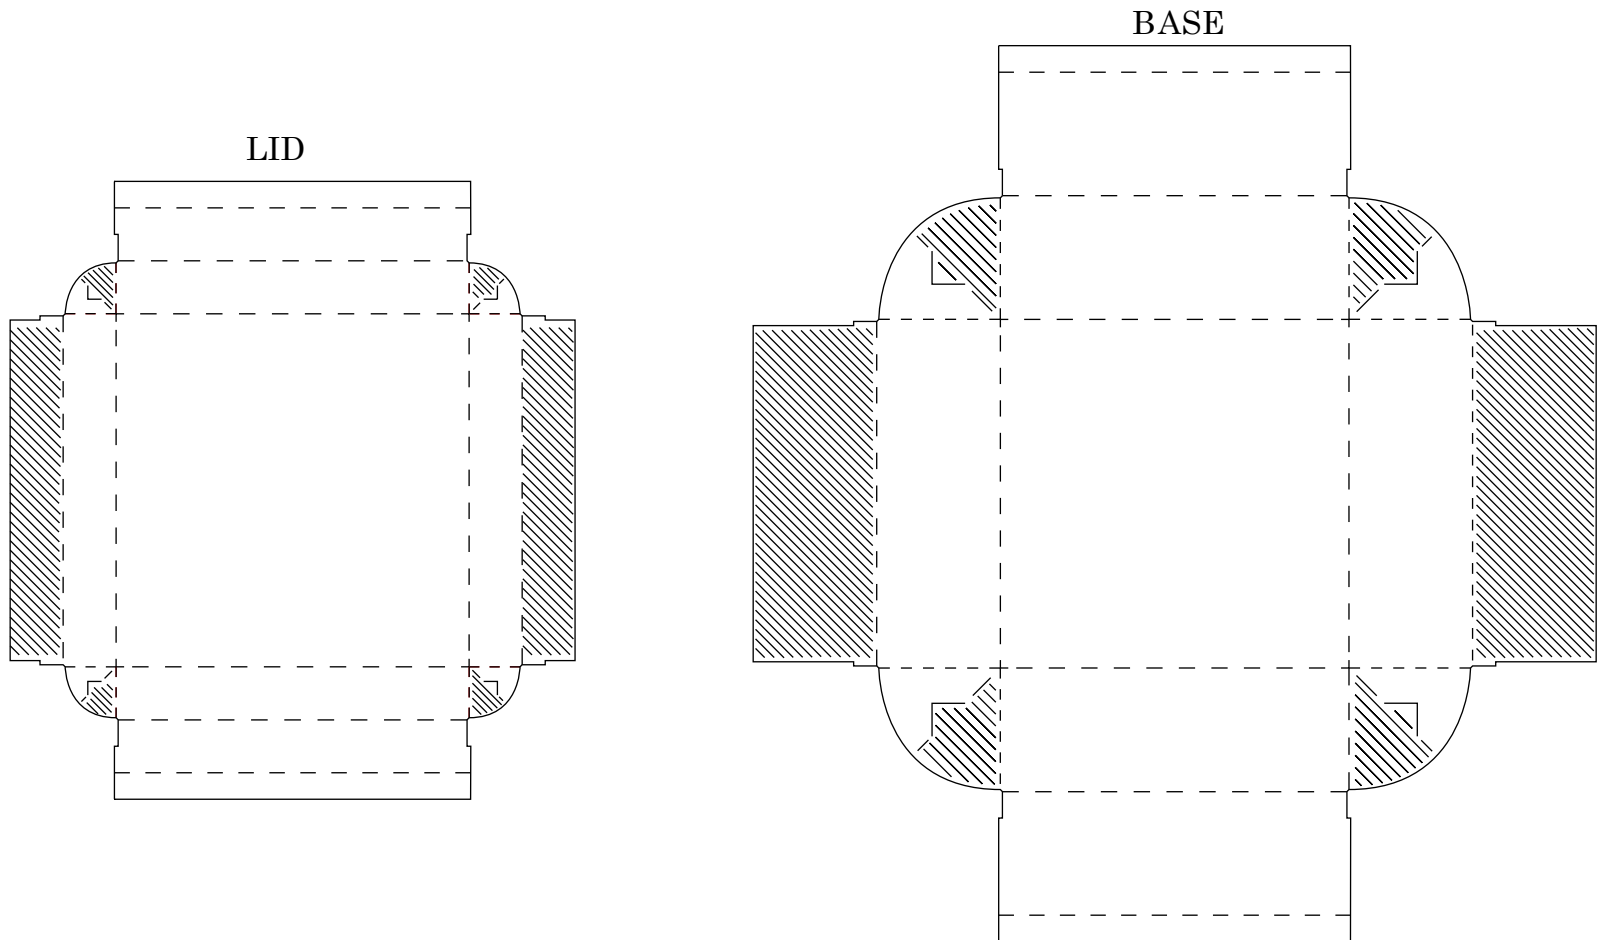

DOUBLE WALL LID & BASE BOX

The Double Wall Lid & Base Box is often used in retail as gift packaging due to its simple lid and base pop-up construction. Two of the side panels fold up, while the other two panels are folded in and secured by notches built in to the die lines.